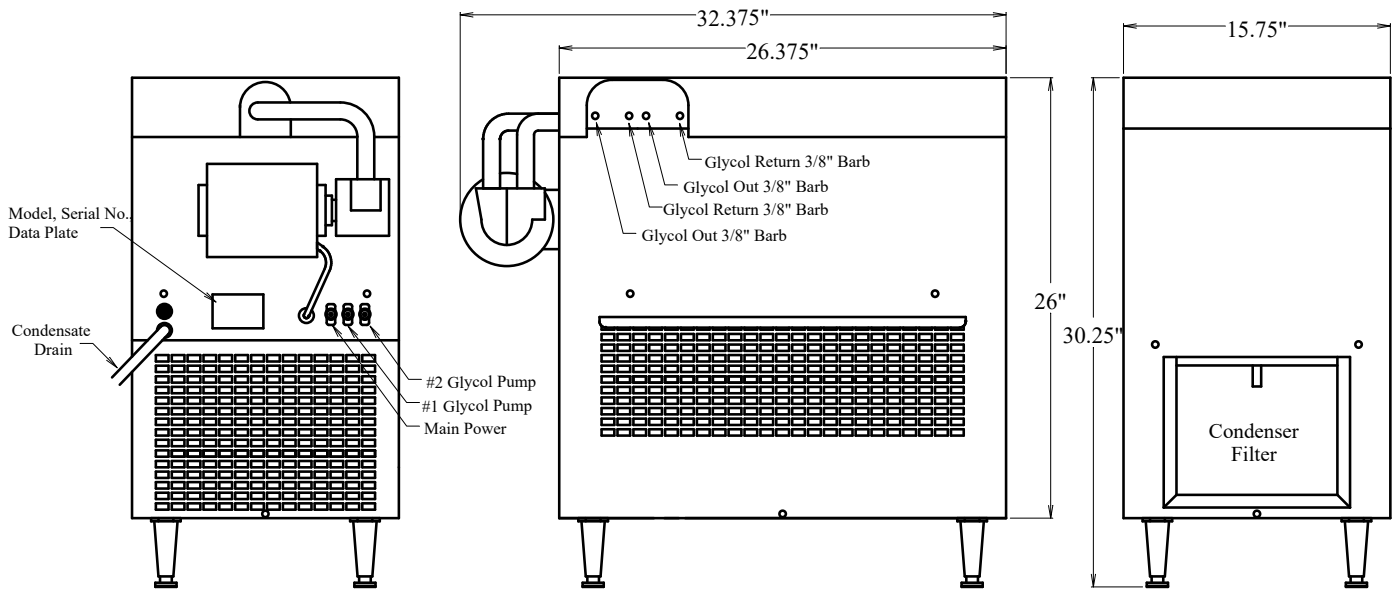

## Glycol Chilling Units

Discover a complete range of essential products for a top-notch beer system at ICI

Beverage systems for every application and use | 16630 Koala Rd, Adelanto, CA 92301 | (800) 854-1177 | ici.us

### Features:

- 1/2 Horse power
- 150' Max. line run
- Rated for real world operating conditions up to 100°F
- Quiet operation
- Environmentally friendly 134A refrigerant
- Durable easy to clean cabinet
- Made in the USA
- Operates off a 120 VAC, 30 amp dedicated circuit (Electrical power hard wired to unit)

# SCR-GLY150-D ARCTIC CHILL BEER SYSTEM

No Power Cord Must Be Hard Wired

Chiller horse power	1/2 H.P.
R-134a	9.5 oz
Voltage/phase/amps	120/1/24.25
Refrigeration ampacity	11.5
Pump ampacity (each)	6.5
Glycol pumps	2
Height	30.25"
Depth	15.75"
Width	32.375"
Ship weight	179 lbs
Dry weight	144 lbs
Operational weight	219.5 lbs
Glycol reserve	8 gal
Max. line run	150'
Max. number of beers	16