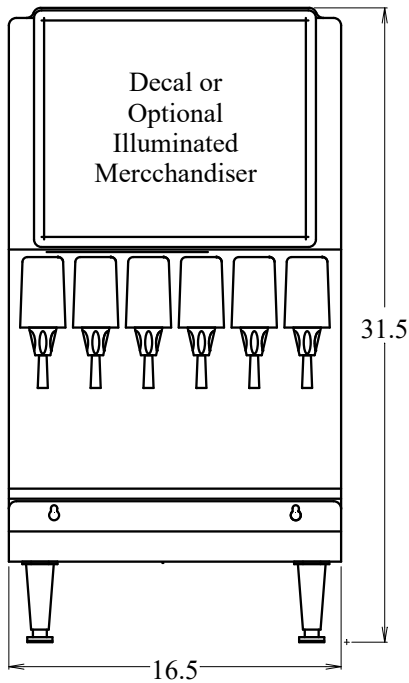

C-6000-J-4 C-6000-J-6

JUICE EQUIPMENT Countertop Fountain Dispensers

Chiller horse power	1/3 H.P.
Voltage/phase/amps	120/1/8.91
Refrigeration ampacity	7.86
Height	31.5"
Depth	28.75"
Width	16.5"
Ship weight	185 lbs
Dry weight	150 lbs
Water bath	12 gal

ACCESSORIES:

- ☐ CR-24FCP: Twin filter system with prefilter, with compact fibredyne filters, 19"H x 17"W 5 gpm, 30,000 gal, TOC & 1/2 micron filtration
- ☐ CR-24FC: Twin filter system without prefilter, with compact fibredyne filters, 19"H x 17"W 5 gpm, 30,000 gal, TOC & 1/2 micron filtration
- ☐ BIB-RACK 4FL: Backroom kit, 4 BIB pumps, two wide by two high flat shelves
- ☐ BIB-RACK 6FL: Backroom kit, 6 BIB pumps, two wide by two high flat shelves

Beverage systems for every application and use.

16630 Koala Rd, Adelanto, CA 92301 | (800) 854-1177 | ici.us

ICI INTERNATIONAL
CARBONIC INC.