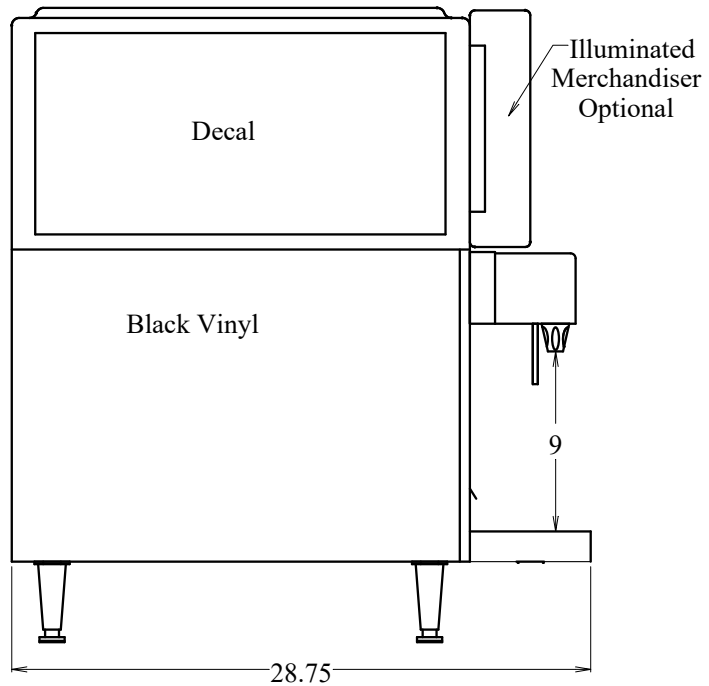

C-6000-J-4 C-6000-J-6

JUICE EQUIPMENT Countertop Fountain Dispensers

Chiller horse power	1/3 H.P.
Voltage/phase/amps	120/1/8.91
Refrigeration ampacity	7.86
Height	31.5"
Depth	28.75"
Width	16.5"
Ship weight	185 lbs
Dry weight	150 lbs
Water bath	12 gal

ACCESSORIES:

- ☐ CR-24FCP: Twin filter system with prefilter, with compact fibredyne filters, 19"H x 17"W 5 gpm, 30,000 gal, TOC & 1/2 micron filtration
- ☐ CR-24FC: Twin filter system without prefilter, with compact fibredyne filters, 19"H x 17"W 5 gpm, 30,000 gal, TOC & 1/2 micron filtration
- ☐ BIB-RACK 4FL: Backroom kit, 4 BIB pumps, two wide by two high flat shelves
- ☐ BIB-RACK 6FL: Backroom kit, 6 BIB pumps, two wide by two high flat shelves

Beverage systems for every application and use.

16630 Koala Rd, Adelanto, CA 92301 | (800) 854-1177 | ici.us

ICI INTERNATIONAL
CARBONIC INC.