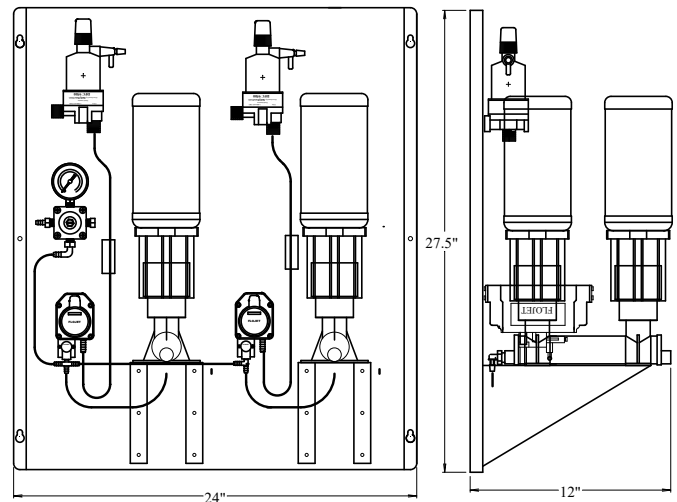

700112-2-LP