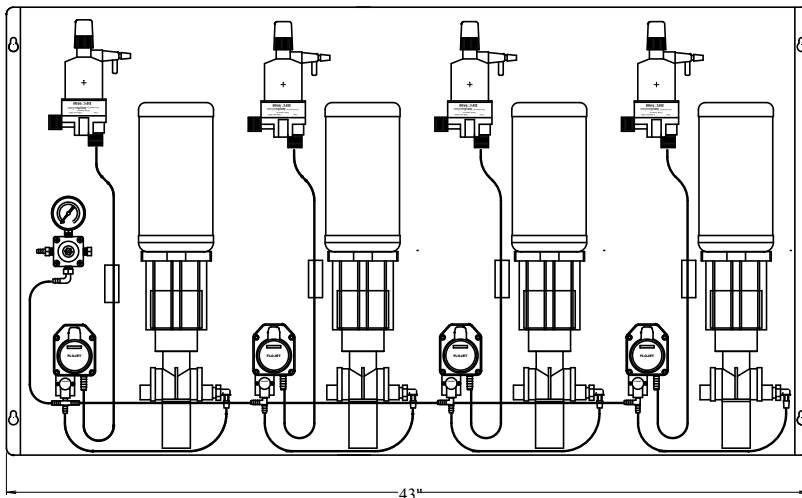

700114-1-LP