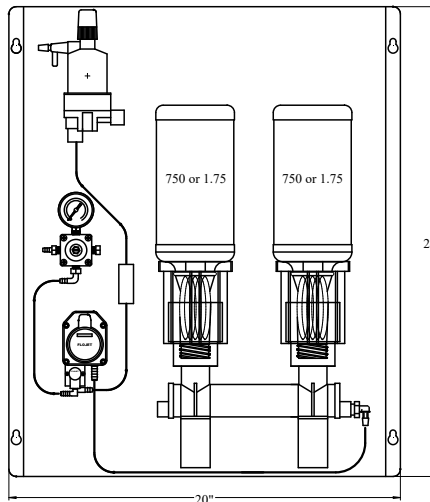

700111-2-LP