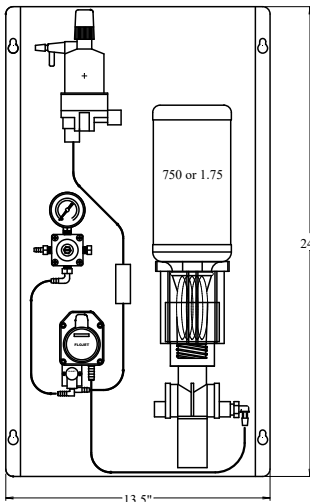

700111-LP 700112-LP 700114-LP

LIQUOR EQUIPMENT Liquor Delivery System

700111-1-LP