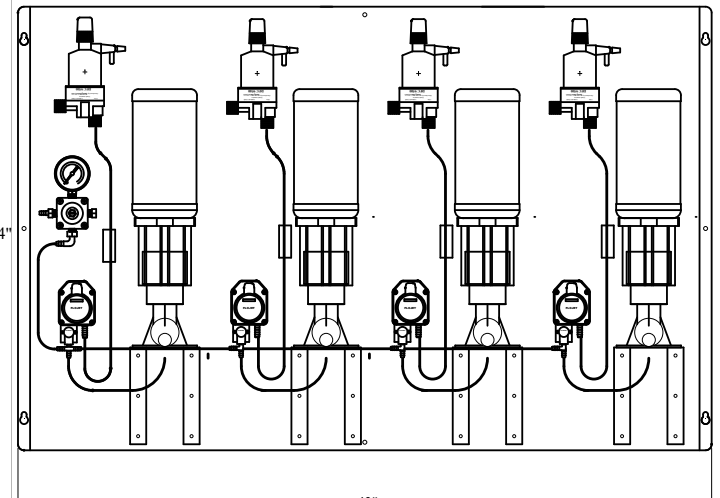

700114-2-LP

ACCESSORIES:

- ☐ 700112-2-LRC-BL: Black vinyl, locking cover assembly for Liquor Rack PN: 700112-2-LR
- ☐ 700112-2-LRC-SS: Stainless steel, locking cover assembly for Liquor Rack PN: 700112-2-LR
- ☐ S0101: Primary CO2 regulator, 0-60PSI, with 1/4" barb
- ☐ CWB1: Single CO2/N2 gas cylinder wall bracket
- ☐ CWB2: Twin CO2/N2 gas cylinder wall bracket

Replacement Parts:

- ☐ 700001-WM-L: Empty bottle detector (FOB)
- ☐ 37020-3/8: Air operated pump
- ☐ S0121-60-T: Secondary regulator
- ☐ 12005-3/8": Bottle reserve assy. (for 700112-LR)
- ☐ 12007: Bottle reserve assy. (for 700114-LR)
- ☐ 12008-KIT: Bottle cap & cork assy. kit

700111-1-LP		700111-2-LP		700112-2-LP	
Height	24"	Height	24"	Height	27.5"
Depth	8"	Depth	8"	Depth	12"
Width	13.5"	Width	20"	Width	24"
Ship weight	18 lbs	Ship weight	20 lbs	Ship weight	24 lbs
Dry weight	16 lbs	Dry weight	18 lbs	Dry weight	20 lbs

700114-1-LP		700114-2-LP	
Height	24"	Height	27.5"
Depth	8"	Depth	12"
Width	43"	Width	43"
Ship weight	-	Ship weight	-
Dry weight	-	Dry weight	-

Beverage systems for every application and use.

16630 Koala Rd, Adelanto, CA 92301 | (800) 854-1177 | ici.us